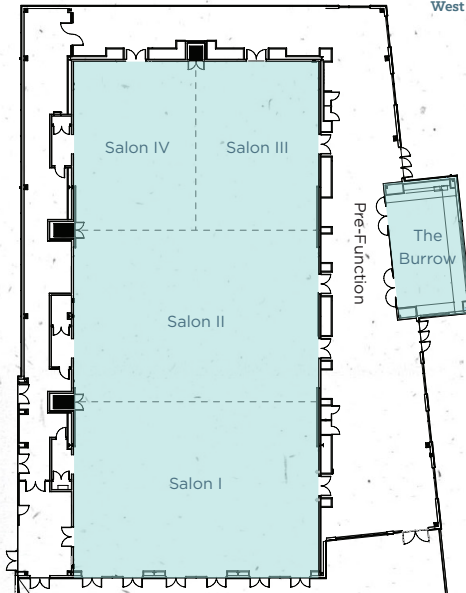

Floorplans

Gulfview Ballroom - 12,000+ sq. ft.

Dunes Terrace - 5,500 sq. ft.